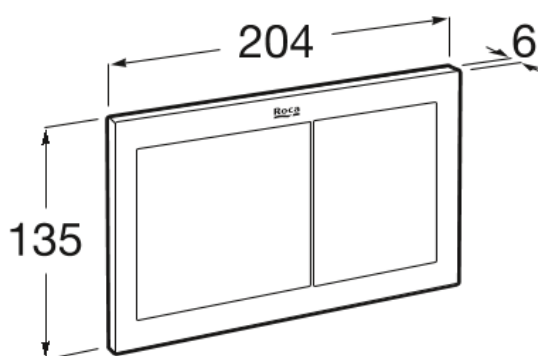

DUPLO S

PS1 Dual - Dual flush operating plate for Roca S installation systems. Cable technology. No tools required for installation

DIMENSIONS

Length 204 mm
 Width 6 mm
 Height 135 mm

COLOURS AND FINISHES

FEATURES

TECHNICAL DRAWINGS

BOUGHT TOGETHER FREQUENTLY

Duplo S Compact - Built-in structure with compact dual flush cistern for wall-hung WC. Ø 90 / Ø 110 elbow

8900A0020

Duplo S

Designed for modern living, Duplo S seamlessly integrates advanced concealed cistern technology with refined flush plate designs, providing unparalleled comfort and style for any bathroom project.